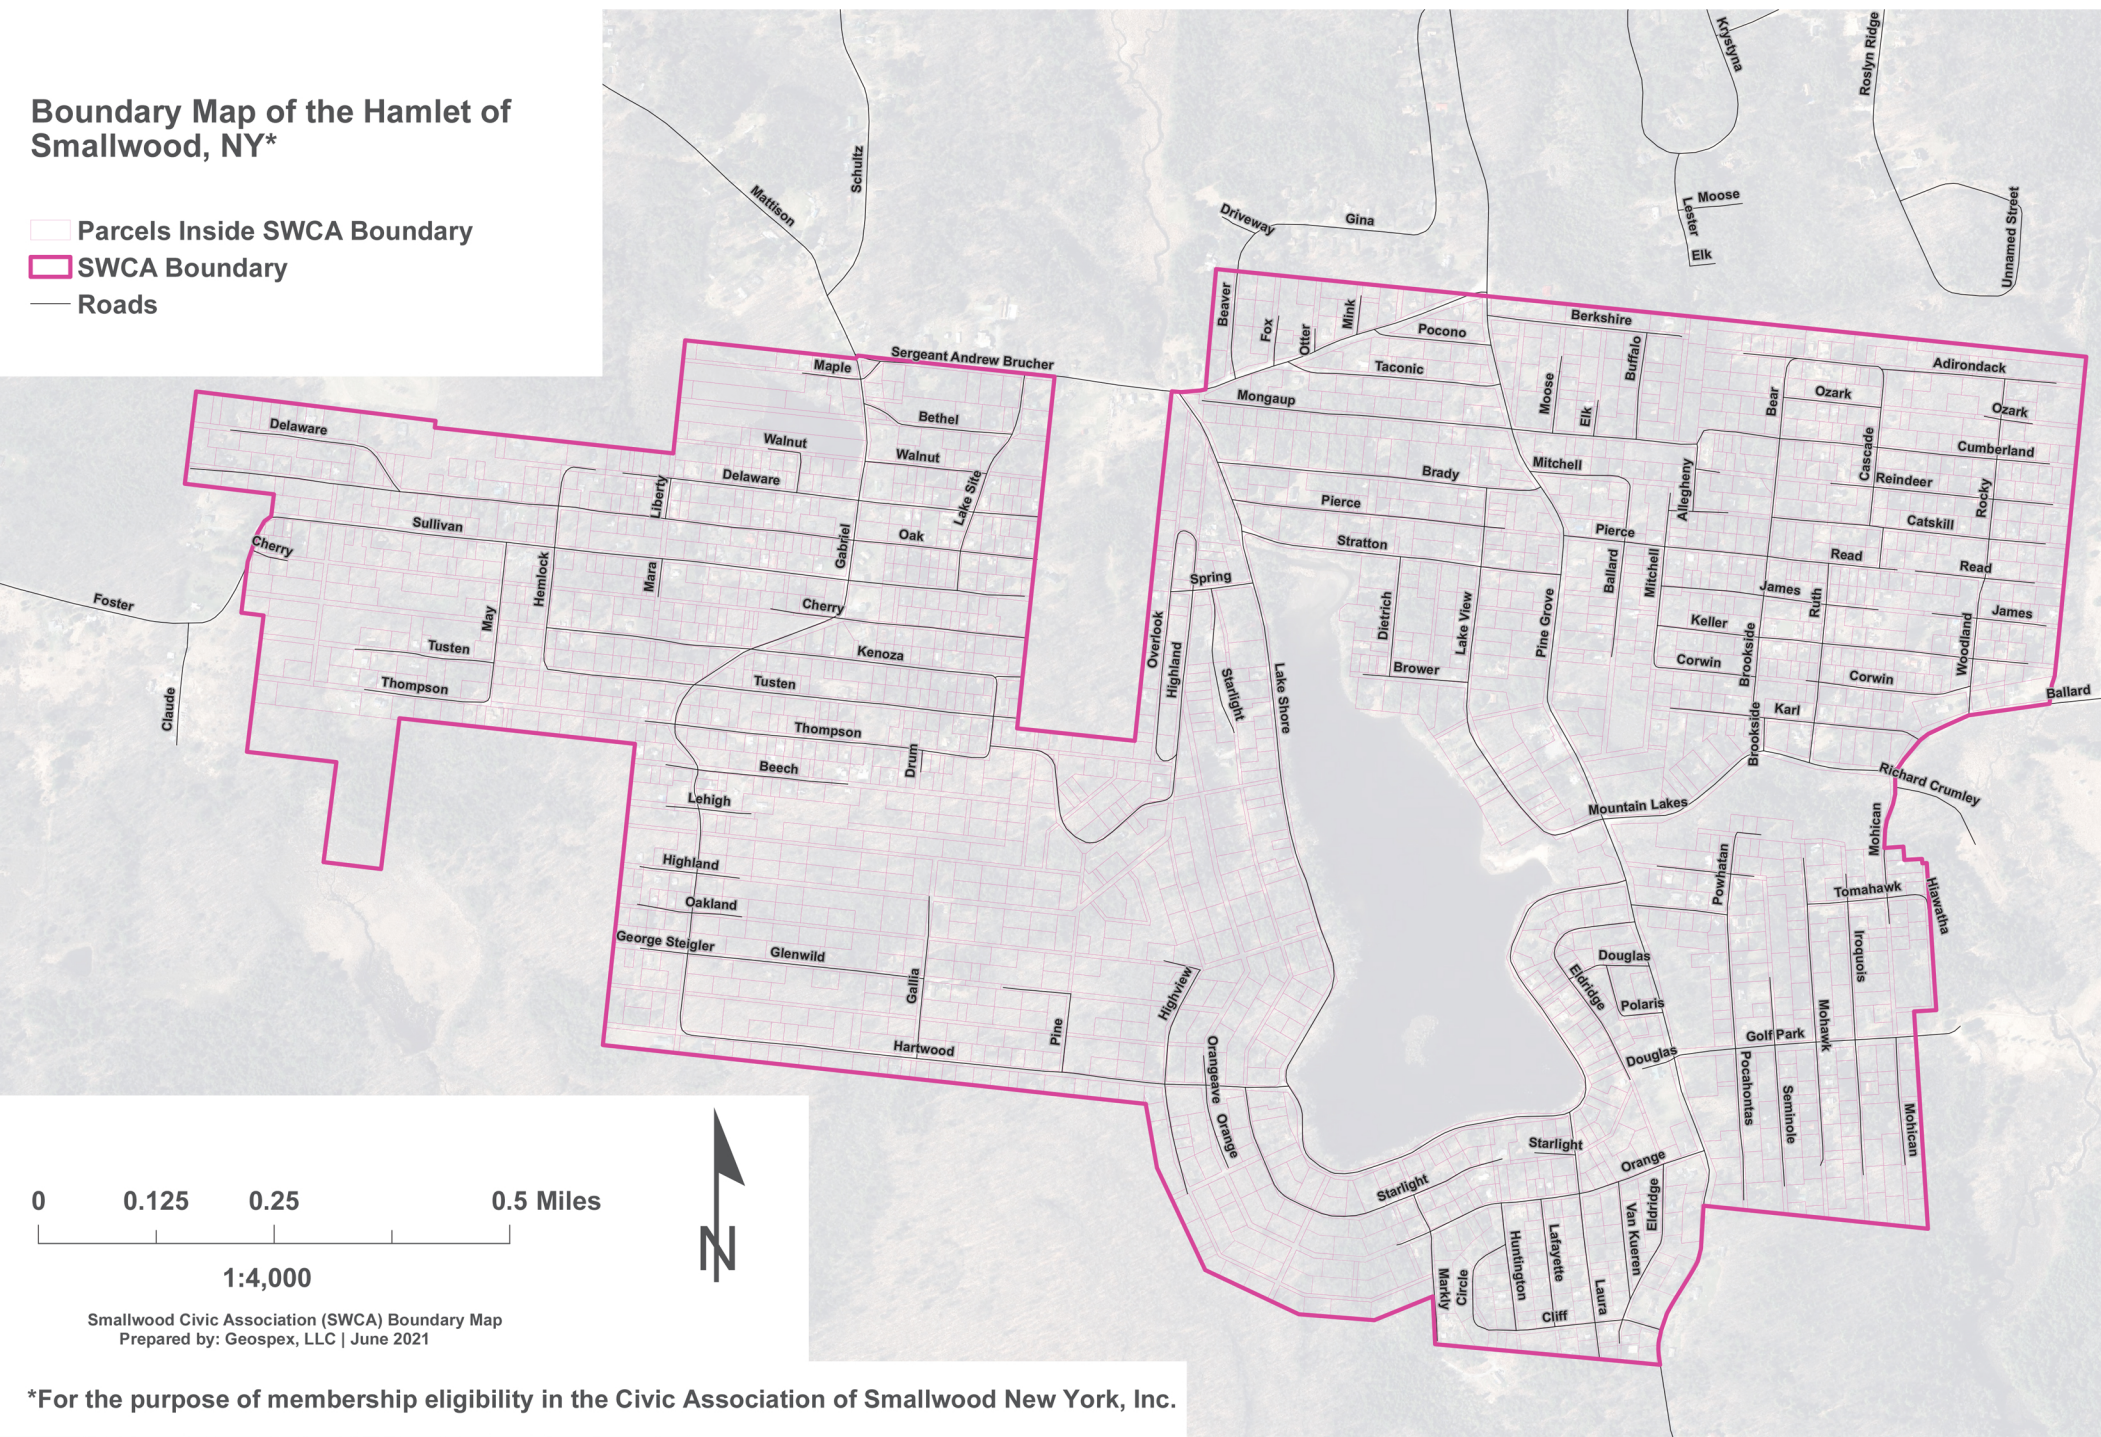

Boundary Map of the Hamlet of Smallwood, NY*

-  Parcels Inside SWCA Boundary
-  SWCA Boundary
-  Roads

0 0.125 0.25 0.5 Miles

1:4,000

Smallwood Civic Association (SWCA) Boundary Map
Prepared by: Geospex, LLC | June 2021

*For the purpose of membership eligibility in the Civic Association of Smallwood New York, Inc.